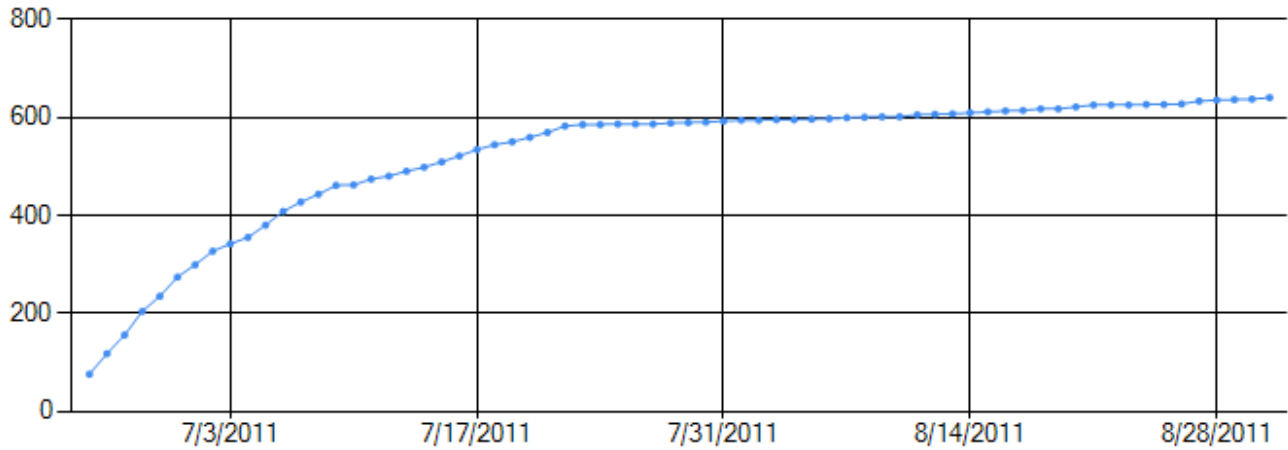

RUNNING TOTAL OVER TIME, Courtesy: OnekSoftLabs.com

Avatar Typing Horde Invasion

Date	US	UK	CAN	GER	FRA	SPA	SWE	ITA	JAP	SIN	UNK	Daily	Total
Sat 06/25/2011	49	10	4	3	4	2	1	1	2	0	0	+76	76
Sun 06/26/2011	25	6	4	3	1	0	0	0	2	0	1	+42	118
Mon 06/27/2011	27	6	2	0	0	1	1	0	1	0	0	+38	156
Tue 06/28/2011	33	6	5	0	3	0	0	0	1	0	0	+48	204
Wed 06/29/2011	23	3	0	0	3	1	1	0	0	0	0	+31	235
Thu 06/30/2011	19	13	3	2	1	0	0	1	0	0	0	+39	274
Fri 07/01/2011	20	2	2	1	0	0	0	0	0	0	0	+25	299
Sat 07/02/2011	17	8	1	1	0	1	0	0	0	0	0	+28	327
Sun 07/03/2011	9	4	1	0	0	1	0	0	0	0	0	+15	342
Mon 07/04/2011	9	3	0	1	0	0	0	0	0	0	0	+13	355
Tue 07/05/2011	15	5	2	0	2	0	0	1	0	0	0	+25	380
Wed 07/06/2011	16	6	2	2	2	0	0	0	0	0	0	+28	408
Thu 07/07/2011	15	2	0	0	1	1	0	0	0	0	0	+19	427
Fri 07/08/2011	10	3	1	1	1	0	0	0	0	0	0	+16	443
Sat 07/09/2011	12	4	1	0	1	0	0	0	0	0	0	+18	461
Sun 07/10/2011	1	0	0	0	0	0	0	0	0	0	0	+1	462
Mon 07/11/2011	7	3	0	0	2	0	0	0	0	0	0	+12	474
Tue 07/12/2011	3	0	1	2	0	0	0	0	0	0	0	+6	480
Wed 07/13/2011	8	0	1	0	1	0	0	0	0	0	0	+10	490
Thu 07/14/2011	6	2	0	0	0	0	0	0	0	0	0	+8	498
Fri 07/15/2011	7	2	1	1	0	0	0	0	0	0	0	+11	509
Sat 07/16/2011	7	3	1	0	1	0	0	0	0	0	0	+12	521
Sun 07/17/2011	7	3	2	0	0	0	0	0	0	0	1	+13	534
Mon 07/18/2011	6	2	1	0	0	0	0	0	1	0	0	+10	544
Tue 07/19/2011	4	0	1	0	0	0	0	1	0	0	0	+6	550
Wed 07/20/2011	6	2	1	0	0	0	0	0	0	0	0	+9	559
Thu 07/21/2011	6	2	2	0	0	0	0	0	0	0	0	+10	569
Fri 07/22/2011	6	4	1	1	1	0	0	0	0	0	0	+13	582
Sat 07/23/2011	3	0	0	0	0	0	0	0	0	0	0	+3	585