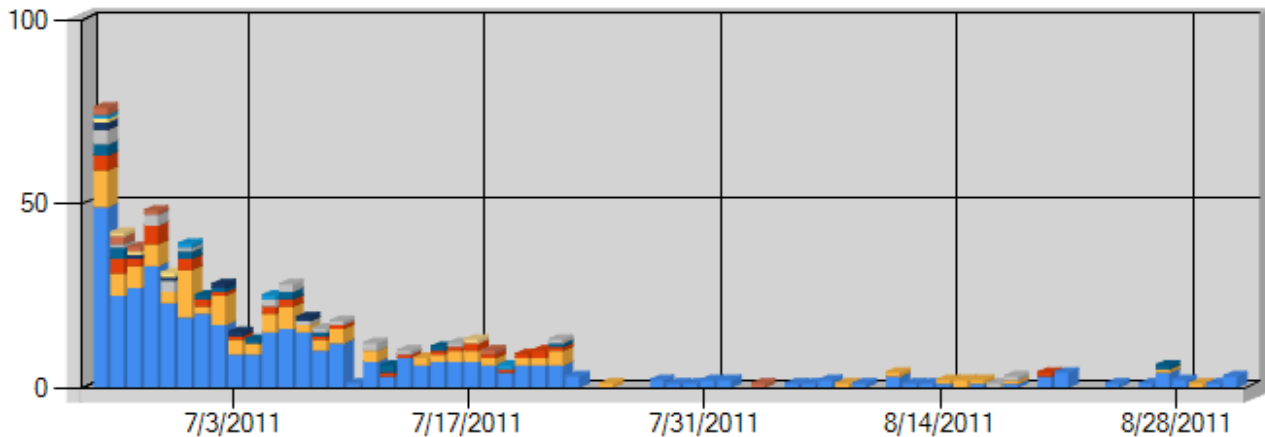

[Like](#) [Send](#) [104 likes](#). [Sign Up](#) to see what your friends like.

- Home
- **Analyze!**
- Starter Kit
- Donate
- Featured
- About

(See [FAQ](#) for details)

Xbox Live Indie Games (XBLIG) Sales Data Analyzer

Title (optional): [Get Featured!](#)

Step 1. Paste CSV or tab-delimited data.

```
Date      Country Price (MS points)  Units
6/25/2011 Canada    0           47
6/25/2011 Canada    80           4
6/25/2011 France   0           80
6/25/2011 France   80           4
6/25/2011 Germany  0           96
6/25/2011 Germany  80           3
6/25/2011 Italy    0           18
6/25/2011 Italy    80           1
6/25/2011 Japan   0           33
```

Step 2. Select Filters (Optional):

☐ Trials
☒ Sales
From: To:

☒ US
☒ UK
☒ CAN
☒ GER
☒ FRA
☒ SPA
☒ SWE
☒ ITA
☒ JAP
☒ SIN
☒ UNK

Step 3. Click Analyze button:

✔ Analyzed 7/21/2012 2:59:15 AM

	US	UK	CAN	GER	FRA	SPA	SWE	ITA	JAP	SIN	UNK	TOTAL
Units:	416	114	41	19	26	7	3	4	8	0	2	640

DAILY UNITS BY COUNTRY, Courtesy: OnekSoftLabs.com

Avatar Typing Horde Invasion