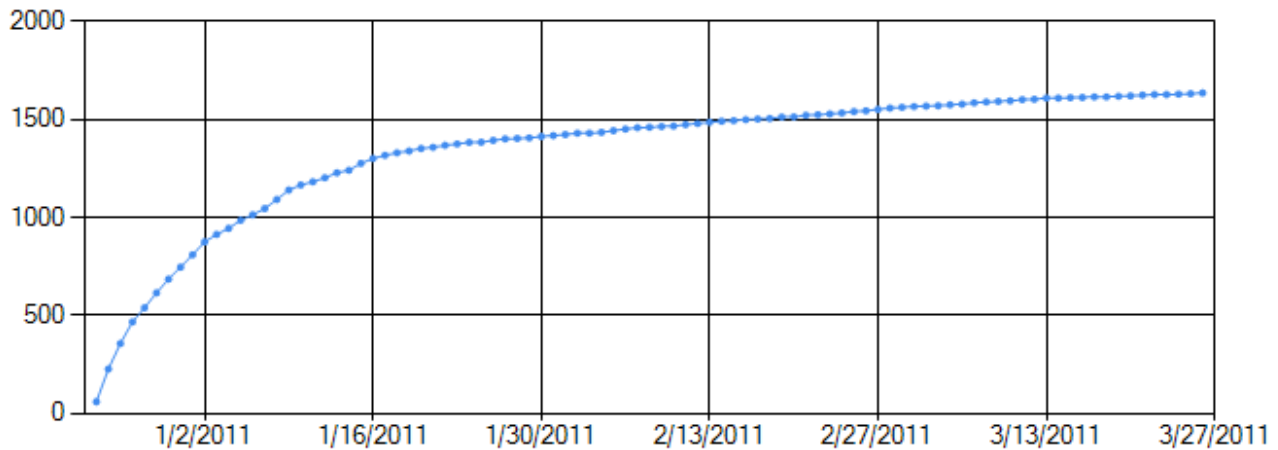

Courtesy: OnekSoftLabs.com

RUNNING TOTAL OVER TIME

Date	US	UK	CAN	GER	FRA	SPA	SWE	ITA	JAP	SIN	UNK	Daily	Total
Fri 12/24/2010	44	10	4	1	0	0	0	1	0	0	0	+60	60
Sat 12/25/2010	96	37	10	9	3	2	2	0	3	0	5	+167	227
Sun 12/26/2010	90	23	7	2	1	0	1	1	3	0	2	+130	357
Mon 12/27/2010	64	21	13	4	1	0	2	0	1	0	4	+110	467
Tue 12/28/2010	42	16	6	1	2	0	0	1	3	0	1	+72	539
Wed 12/29/2010	45	15	3	5	1	1	2	0	4	0	0	+76	615
Thu 12/30/2010	41	13	6	3	1	1	0	0	2	0	3	+70	685
Fri 12/31/2010	39	11	5	1	1	0	0	0	1	0	3	+61	746
Sat 01/01/2011	39	9	6	1	2	1	2	1	2	0	0	+63	809
Sun 01/02/2011	40	17	6	1	0	0	1	0	0	0	1	+66	875
Mon 01/03/2011	20	9	5	1	0	0	0	0	2	0	1	+38	913
Tue 01/04/2011	22	5	1	1	0	0	0	0	1	0	1	+31	944
Wed 01/05/2011	25	7	1	2	1	0	1	1	1	0	2	+41	985
Thu 01/06/2011	16	5	3	2	0	0	1	0	0	0	1	+28	1013
Fri 01/07/2011	22	5	3	0	0	0	0	0	0	0	2	+32	1045
Sat 01/08/2011	26	6	0	3	3	0	0	1	1	0	6	+46	1091
Sun 01/09/2011	25	7	10	1	1	2	0	0	1	0	1	+48	1139
Mon 01/10/2011	16	7	1	1	0	0	0	0	1	0	0	+26	1165
Tue 01/11/2011	11	3	1	1	0	0	0	0	0	0	0	+16	1181
Wed 01/12/2011	14	3	0	0	2	0	0	1	0	0	1	+21	1202
Thu 01/13/2011	13	8	1	0	2	0	0	0	1	0	0	+25	1227
Fri 01/14/2011	4	5	2	1	1	0	0	0	0	0	0	+13	1240
Sat 01/15/2011	21	8	3	1	1	0	0	0	0	0	1	+35	1275
Sun 01/16/2011	14	6	1	0	0	0	0	1	1	0	2	+25	1300
Mon 01/17/2011	10	3	1	0	1	0	0	0	1	0	0	+16	1316
Tue 01/18/2011	8	3	0	0	1	0	0	0	1	0	0	+13	1329
Wed 01/19/2011	4	3	1	0	1	0	0	0	0	0	0	+9	1338
Thu 01/20/2011	9	2	0	0	0	0	0	1	0	0	1	+13	1351
Fri 01/21/2011	5	0	1	0	0	0	0	0	0	0	0	+6	1357