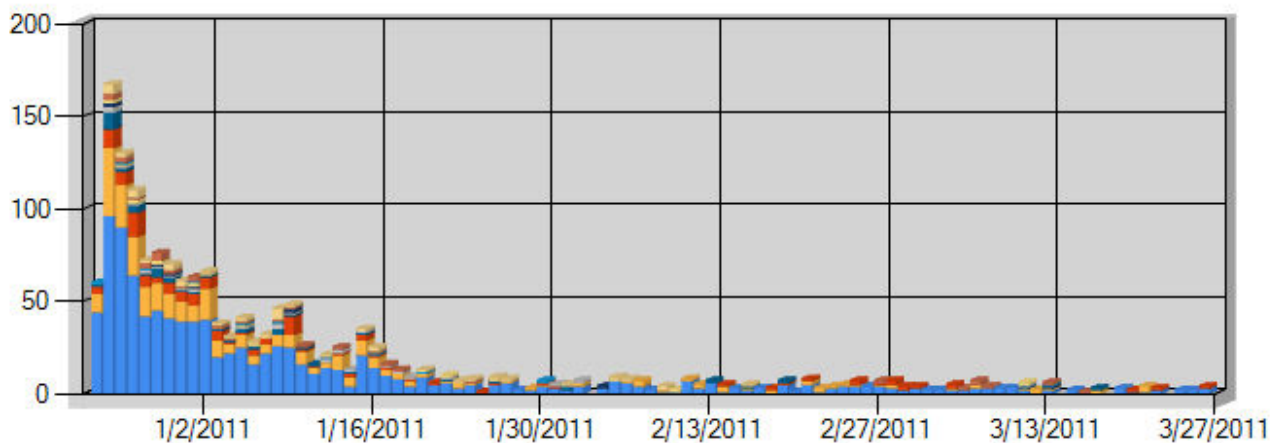

85 likes. Sign Up to see what your friends like.

- Home
- **Analyze!**
- Starter Kit
- Donate
- Featured
- About

(See [FAQ](#) for details)

XBLIG Sales Data Analyzer

Step 1. Paste CSV or tab-delimited data.

```
"Date","Country","Price (MS points)","Units"
"3/26/2011","Canada","80","1"
"3/26/2011","Sweden","0","1"
"3/26/2011","United Kingdom","0","2"
"3/26/2011","United States","0","3"
"3/26/2011","United States","80","3"
"3/25/2011","Germany","0","1"
"3/25/2011","United Kingdom","0","1"
"3/25/2011","United States","0","2"
"3/25/2011","United States","0","1"
```

Step 2. Select Filters (Optional):

☐ Trials
☒ Sales
From: To:

☒ US
☒ UK
☒ CAN
☒ GER
☒ FRA
☒ SPA
☒ SWE
☒ ITA
☒ JAP
☒ SIN
☒ UNK

Step 3. Click Analyze button:

✔ Analyzed 2/18/2012 2:14:28 AM

	US	UK	CAN	GER	FRA	SPA	SWE	ITA	JAP	SIN	UNK	TOTAL
Units:	995	313	122	51	30	9	17	11	38	0	48	1634

Courtesy: OnekSoftLabs.com

DAILY UNITS BY COUNTRY