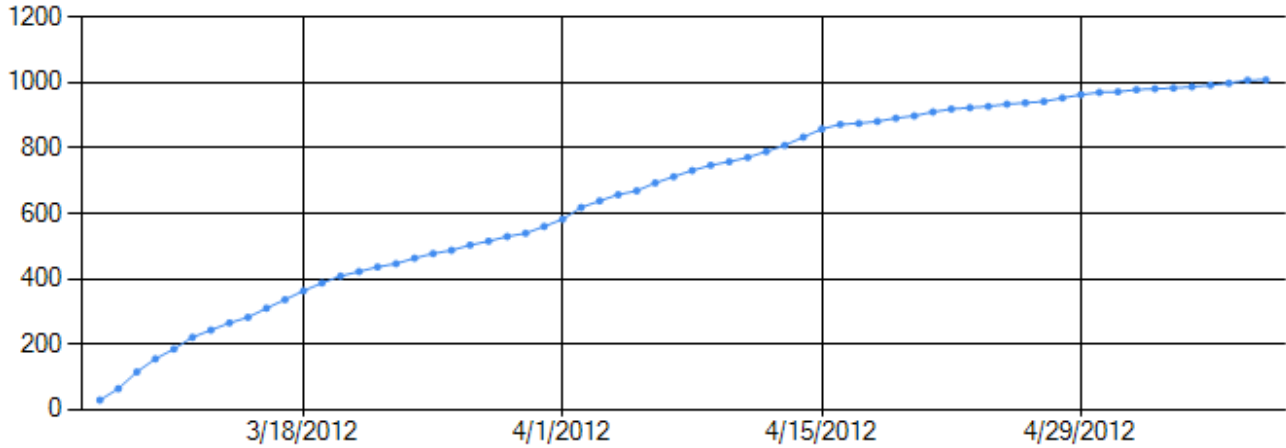

Craftimals

Date	US	UK	CAN	GER	FRA	SPA	SWE	ITA	JAP	SIN	UNK	Daily	Total
Wed 03/07/2012	13	11	2	2	0	0	0	1	0	0	0	+29	29
Thu 03/08/2012	21	8	2	3	0	0	0	1	0	0	0	+35	64
Fri 03/09/2012	27	15	8	1	0	0	0	0	0	0	0	+51	115
Sat 03/10/2012	21	14	3	1	0	0	1	0	0	0	0	+40	155
Sun 03/11/2012	21	3	4	2	0	0	0	0	0	0	0	+30	185
Mon 03/12/2012	22	9	3	0	2	0	0	0	0	0	0	+36	221
Tue 03/13/2012	13	6	2	0	1	0	0	0	0	0	0	+22	243
Wed 03/14/2012	11	7	4	0	0	0	0	0	0	0	0	+22	265
Thu 03/15/2012	12	4	0	1	0	0	0	0	0	0	0	+17	282
Fri 03/16/2012	19	5	2	1	0	0	1	0	0	0	0	+28	310
Sat 03/17/2012	10	14	0	2	0	0	0	0	0	0	0	+26	336
Sun 03/18/2012	18	4	3	0	1	0	1	0	0	0	0	+27	363
Mon 03/19/2012	16	5	2	0	0	0	0	0	1	0	0	+24	387
Tue 03/20/2012	15	4	1	1	0	0	0	0	0	0	0	+21	408
Wed 03/21/2012	11	3	0	0	0	0	0	0	0	0	0	+14	422
Thu 03/22/2012	10	1	3	0	0	0	0	0	0	0	0	+14	436
Fri 03/23/2012	5	5	0	0	0	0	0	0	0	0	0	+10	446
Sat 03/24/2012	10	6	1	0	0	0	0	0	0	0	0	+17	463
Sun 03/25/2012	10	2	1	1	0	0	0	0	0	0	0	+14	477
Mon 03/26/2012	7	2	1	0	0	0	0	0	0	0	0	+10	487
Tue 03/27/2012	8	4	3	1	0	0	0	0	0	0	0	+16	503
Wed 03/28/2012	9	1	2	0	0	0	0	0	0	0	0	+12	515
Thu 03/29/2012	9	4	0	0	0	0	1	0	0	0	0	+14	529
Fri 03/30/2012	7	2	1	0	0	0	0	0	0	0	0	+10	539
Sat 03/31/2012	17	3	1	0	0	0	0	0	0	0	0	+21	560
Sun 04/01/2012	18	4	0	0	0	0	0	0	0	0	0	+22	582
Mon 04/02/2012	30	2	4	0	0	0	0	0	0	0	0	+36	618
Tue 04/03/2012	14	1	1	3	0	0	1	0	0	0	0	+20	638
Wed 04/04/2012	16	1	1	1	0	0	0	0	0	0	0	+19	657