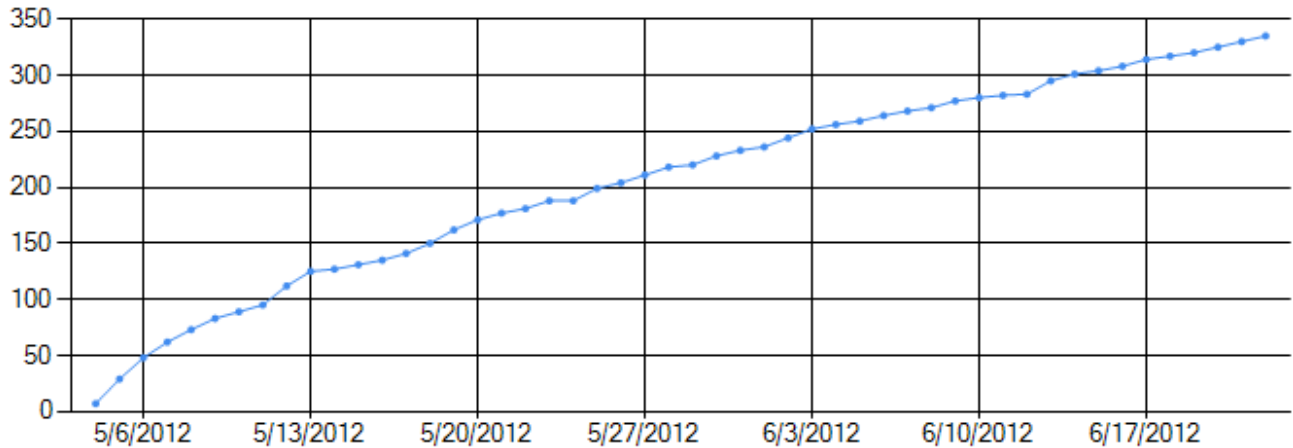

RUNNING TOTAL OVER TIME, Courtesy: OnekSoftLabs.com

Cuddle Bear

Date	US	UK	CAN	GER	FRA	SPA	SWE	ITA	JAP	SIN	UNK	Daily	Total
Fri 05/04/2012	7	0	0	0	0	0	0	0	0	0	0	+7	7
Sat 05/05/2012	13	5	3	0	1	0	0	0	0	0	0	+22	29
Sun 05/06/2012	10	3	3	0	0	0	0	1	2	0	0	+19	48
Mon 05/07/2012	10	3	1	0	0	0	0	0	0	0	0	+14	62
Tue 05/08/2012	8	1	2	0	0	0	0	0	0	0	0	+11	73
Wed 05/09/2012	7	3	0	0	0	0	0	0	0	0	0	+10	83
Thu 05/10/2012	4	1	1	0	0	0	0	0	0	0	0	+6	89
Fri 05/11/2012	1	4	0	0	0	0	0	0	1	0	0	+6	95
Sat 05/12/2012	9	4	3	0	1	0	0	0	0	0	0	+17	112
Sun 05/13/2012	10	3	0	0	0	0	0	0	0	0	0	+13	125
Mon 05/14/2012	2	0	0	0	0	0	0	0	0	0	0	+2	127
Tue 05/15/2012	2	2	0	0	0	0	0	0	0	0	0	+4	131
Wed 05/16/2012	3	1	0	0	0	0	0	0	0	0	0	+4	135
Thu 05/17/2012	6	0	0	0	0	0	0	0	0	0	0	+6	141
Fri 05/18/2012	5	3	1	0	0	0	0	0	0	0	0	+9	150
Sat 05/19/2012	4	6	1	1	0	0	0	0	0	0	0	+12	162
Sun 05/20/2012	5	3	1	0	0	0	0	0	0	0	0	+9	171
Mon 05/21/2012	2	3	0	1	0	0	0	0	0	0	0	+6	177
Tue 05/22/2012	2	1	0	0	0	0	1	0	0	0	0	+4	181
Wed 05/23/2012	5	2	0	0	0	0	0	0	0	0	0	+7	188
Thu 05/24/2012	0	0	0	0	0	0	0	0	0	0	0	+0	188
Fri 05/25/2012	9	0	0	0	1	0	0	1	0	0	0	+11	199
Sat 05/26/2012	3	2	0	0	0	0	0	0	0	0	0	+5	204
Sun 05/27/2012	3	1	3	0	0	0	0	0	0	0	0	+7	211
Mon 05/28/2012	5	2	0	0	0	0	0	0	0	0	0	+7	218
Tue 05/29/2012	1	0	0	1	0	0	0	0	0	0	0	+2	220
Wed 05/30/2012	6	1	0	0	0	0	0	0	0	0	1	+8	228
Thu 05/31/2012	2	1	1	0	0	0	0	0	1	0	0	+5	233
Fri 06/01/2012	1	2	0	0	0	0	0	0	0	0	0	+3	236