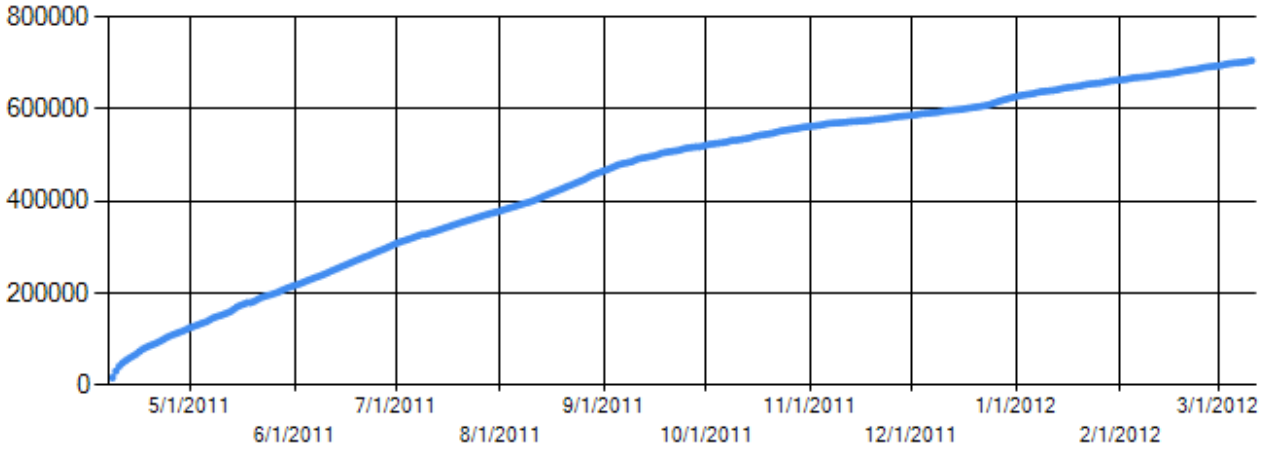

RUNNING TOTAL OVER TIME, Courtesy: OnekSoftLabs.com

Fortress Craft Chapter 1

Date	US	UK	CAN	GER	FRA	SPA	SWE	ITA	JAP	SIN	UNK	Daily	Total
Fri 04/08/2011	10005	3990	1375	211	276	17	153	13	55	4	5	+16104	16104
Sat 04/09/2011	10214	2192	1234	136	164	9	102	11	63	4	7	+14136	30240
Sun 04/10/2011	7800	1800	888	89	100	8	85	9	50	3	3	+10835	41075
Mon 04/11/2011	4428	1626	549	118	91	11	75	11	33	0	3	+6945	48020
Tue 04/12/2011	3577	1309	419	80	84	4	41	6	31	1	4	+5556	53576
Wed 04/13/2011	3136	1280	377	66	79	4	19	4	26	0	4	+4995	58571
Thu 04/14/2011	2604	1131	341	51	66	1	22	4	12	0	2	+4234	62805
Fri 04/15/2011	2711	1032	371	59	59	1	36	4	16	1	8	+4298	67103
Sat 04/16/2011	4366	932	486	71	56	3	57	7	27	0	4	+6009	73112
Sun 04/17/2011	3809	791	435	40	64	2	45	9	19	2	3	+5219	78331
Mon 04/18/2011	2456	794	231	65	56	3	20	8	9	1	3	+3646	81977
Tue 04/19/2011	2203	750	245	65	51	11	24	6	16	1	0	+3372	85349
Wed 04/20/2011	1843	654	219	79	54	6	34	2	16	0	3	+2910	88259
Thu 04/21/2011	1880	685	224	81	59	3	29	5	9	1	2	+2978	91237
Fri 04/22/2011	2579	582	315	53	81	4	20	3	7	1	8	+3653	94890
Sat 04/23/2011	2703	633	311	67	111	5	22	3	19	1	14	+3889	98779
Sun 04/24/2011	3273	604	348	65	79	1	25	2	19	2	7	+4425	103204
Mon 04/25/2011	2286	629	356	61	92	3	25	5	15	0	5	+3477	106681
Tue 04/26/2011	1928	635	261	130	92	1	24	4	30	0	5	+3110	109791
Wed 04/27/2011	1736	476	220	130	64	4	26	3	46	0	9	+2714	112505
Thu 04/28/2011	1643	586	170	124	61	2	24	3	22	1	9	+2645	115150
Fri 04/29/2011	1565	627	186	115	71	1	14	10	18	2	18	+2627	117777
Sat 04/30/2011	2283	600	281	89	61	3	24	13	25	1	5	+3385	121162
Sun 05/01/2011	2631	571	284	47	49	5	23	6	24	4	9	+3653	124815
Mon 05/02/2011	1521	585	175	86	37	3	19	4	22	2	2	+2456	127271
Tue 05/03/2011	1883	488	235	69	51	4	14	2	16	0	3	+2765	130036
Wed 05/04/2011	1902	470	235	71	71	4	20	6	26	1	1	+2807	132843
Thu 05/05/2011	1731	454	209	52	66	2	12	5	13	1	2	+2547	135390
Fri 05/06/2011	1684	544	225	72	57	3	21	2	10	2	2	+2622	138012