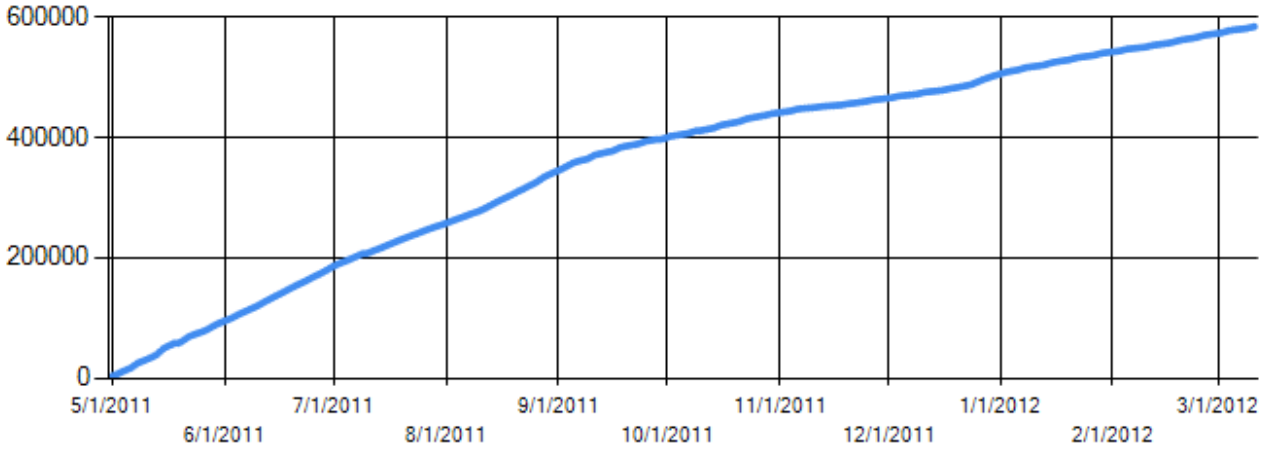

RUNNING TOTAL OVER TIME, Courtesy: OnekSoftLabs.com

Fortress Craft Chapter 1

Date	US	UK	CAN	GER	FRA	SPA	SWE	ITA	JAP	SIN	UNK	Daily	Total
Sun 05/01/2011	2631	571	284	47	49	5	23	6	24	4	9	+3653	3653
Mon 05/02/2011	1521	585	175	86	37	3	19	4	22	2	2	+2456	6109
Tue 05/03/2011	1883	488	235	69	51	4	14	2	16	0	3	+2765	8874
Wed 05/04/2011	1902	470	235	71	71	4	20	6	26	1	1	+2807	11681
Thu 05/05/2011	1731	454	209	52	66	2	12	5	13	1	2	+2547	14228
Fri 05/06/2011	1684	544	225	72	57	3	21	2	10	2	2	+2622	16850
Sat 05/07/2011	2980	784	304	85	80	1	26	4	13	1	3	+4281	21131
Sun 05/08/2011	2897	755	345	44	85	3	16	2	13	2	0	+4162	25293
Mon 05/09/2011	1641	477	176	55	64	0	12	2	18	0	3	+2448	27741
Tue 05/10/2011	1506	584	169	51	61	3	17	2	9	0	2	+2404	30145
Wed 05/11/2011	1573	567	205	59	101	3	5	2	10	1	5	+2531	32676
Thu 05/12/2011	1814	563	194	51	39	1	16	4	4	0	1	+2687	35363
Fri 05/13/2011	2075	710	216	76	76	8	24	2	7	2	3	+3199	38562
Sat 05/14/2011	3457	995	370	86	114	3	26	1	7	0	3	+5062	43624
Sun 05/15/2011	3884	942	423	56	63	2	27	2	13	0	3	+5415	49039
Mon 05/16/2011	2105	660	286	65	66	0	25	2	6	0	1	+3216	52255
Tue 05/17/2011	1848	608	246	64	44	2	14	2	12	0	3	+2843	55098
Wed 05/18/2011	1772	568	183	49	72	6	9	0	16	0	9	+2684	57782
Thu 05/19/2011	206	3	24	1	0	1	0	0	0	1	1	+237	58019
Fri 05/20/2011	1633	636	237	55	40	2	23	1	16	0	2	+2645	60664
Sat 05/21/2011	2759	844	293	63	74	2	24	7	16	0	2	+4084	64748
Sun 05/22/2011	2728	818	265	49	53	3	27	6	47	1	2	+3999	68747
Mon 05/23/2011	1645	563	291	72	35	4	16	0	21	0	7	+2654	71401
Tue 05/24/2011	1358	461	177	53	43	1	11	4	18	0	1	+2127	73528
Wed 05/25/2011	1371	348	134	37	40	5	10	0	15	1	0	+1961	75489
Thu 05/26/2011	1515	533	142	42	39	3	21	3	20	0	2	+2320	77809
Fri 05/27/2011	1671	589	156	61	47	5	19	4	32	0	0	+2584	80393
Sat 05/28/2011	2224	754	276	65	63	0	23	11	24	0	0	+3440	83833
Sun 05/29/2011	2125	719	236	56	52	1	23	5	38	0	3	+3258	87091