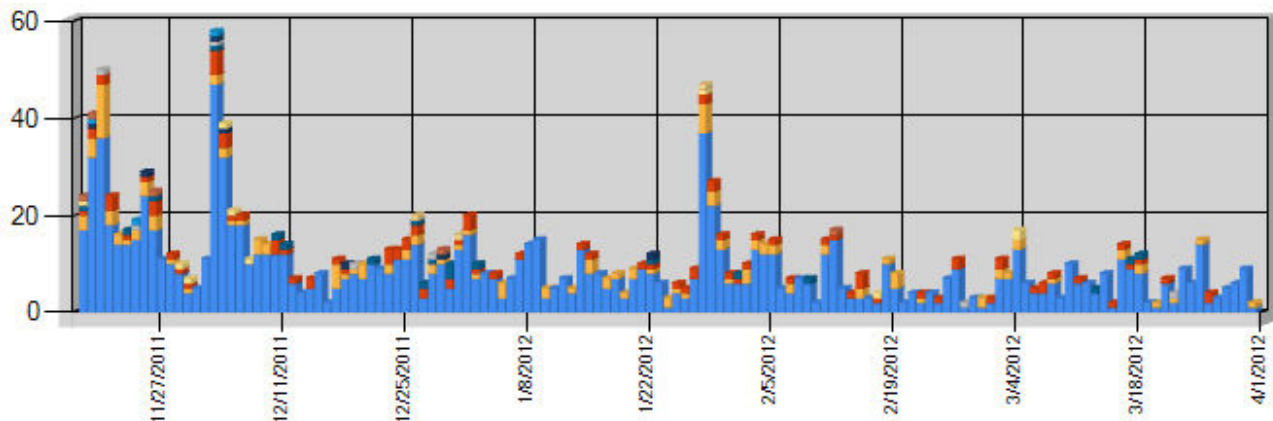

Step 2. Select Filters (Optional):

Trials Sales From: To:

US UK CAN GER FRA SPA SWE ITA JAP SIN UNK

Step 3. Click Analyze button:

Analyzed 4/8/2012 9:38:37 PM

	US	UK	CAN	GER	FRA	SPA	SWE	ITA	JAP	SIN	UNK	TOTAL
Units:	1184	135	100	20	7	7	10	3	5	0	3	1474

DAILY UNITS BY COUNTRY, Courtesy: OnekSoftLabs.com

Hidden in Plain Sight

RUNNING TOTAL OVER TIME, Courtesy: OnekSoftLabs.com

Hidden in Plain Sight

Date	US	UK	CAN	GER	FRA	SPA	SWE	ITA	JAP	SIN	UNK	Daily	Total
Fri 11/18/2011	17	3	1	1	0	0	1	0	1	0	0	+24	24
Sat 11/19/2011	32	4	2	0	0	1	0	1	1	0	0	+41	65
Sun 11/20/2011	36	11	2	0	1	0	0	0	0	0	0	+50	115
Mon 11/21/2011	18	3	3	0	0	0	0	0	0	0	0	+24	139
Tue 11/22/2011	14	2	0	0	0	0	0	0	0	0	0	+16	155
Wed 11/23/2011	14	1	1	1	0	0	0	0	0	0	0	+17	172
Thu 11/24/2011	15	2	0	0	1	0	0	1	0	0	0	+19	191
Fri 11/25/2011	24	3	1	0	0	1	0	0	0	0	0	+29	220
Sat 11/26/2011	17	3	3	1	0	0	0	0	1	0	0	+25	245
Sun 11/27/2011	11	0	0	0	0	0	0	0	0	0	0	+11	256
Mon 11/28/2011	10	1	1	0	0	0	0	0	0	0	0	+12	268
Tue 11/29/2011	8	0	1	0	0	0	1	0	0	0	0	+10	278
Wed 11/30/2011	4	1	1	0	0	0	1	0	0	0	0	+7	285
Thu 12/01/2011	5	0	0	0	0	0	0	0	0	0	0	+5	290
Fri 12/02/2011	11	0	0	0	0	0	0	0	0	0	0	+11	301
Sat 12/03/2011	47	2	5	1	1	1	0	1	0	0	0	+58	359
Sun 12/04/2011	32	2	3	0	0	1	1	0	0	0	0	+39	398
Mon 12/05/2011	18	1	1	0	0	0	1	0	0	0	0	+21	419
Tue 12/06/2011	18	1	1	0	0	0	0	0	0	0	0	+20	439
Wed 12/07/2011	10	0	0	0	0	0	1	0	0	0	0	+11	450
Thu 12/08/2011	12	3	0	0	0	0	0	0	0	0	0	+15	465
Fri 12/09/2011	12	2	0	0	0	0	0	0	0	0	0	+14	479
Sat 12/10/2011	12	0	3	1	0	0	0	0	0	0	0	+16	495
Sun 12/11/2011	12	0	1	1	0	0	0	0	0	0	0	+14	509
Mon 12/12/2011	6	0	1	0	0	0	0	0	0	0	0	+7	516
Tue 12/13/2011	4	0	0	0	0	0	0	0	0	0	0	+4	520
Wed 12/14/2011	5	0	2	0	0	0	0	0	0	0	0	+7	527
Thu 12/15/2011	8	0	0	0	0	0	0	0	0	0	0	+8	535
Fri 12/16/2011	2	0	0	0	0	0	0	0	0	0	0	+2	537