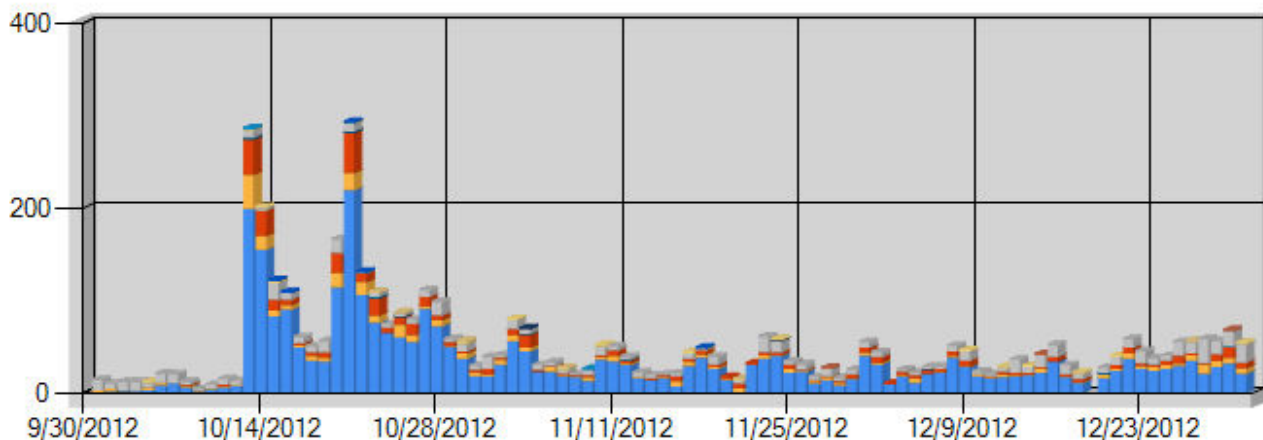

Step 2. Select Filters (Optional):

Trials Sales From: To:
 US UK CAN GER FRA SPA SWE ITA JAP SIN UNK

Step 3. Click Analyze button:

✓ Analyzed 1/5/2013 11:56:06 PM

	US	UK	CAN	GER	FRA	SPA	SWE	ITA	JAP	SIN	UNK	TOTAL
Units:	3071	371	445	15	627	2	21	2	3	5	6	4568

DAILY UNITS BY COUNTRY, Courtesy: OnekSoftLabs.com

Hidden in Plain Sight Holiday 2012

RUNNING TOTAL OVER TIME, Courtesy: OnekSoftLabs.com

Hidden in Plain Sight Holiday 2012

Date	US	UK	CAN	GER	FRA	SPA	SWE	ITA	JAP	SIN	UNK	Daily	Total
Mon 10/01/2012	1	2	0	0	11	0	0	0	0	0	0	+14	14
Tue 10/02/2012	2	3	0	0	5	0	0	0	0	0	0	+10	24
Wed 10/03/2012	0	1	0	1	10	0	0	0	0	0	0	+12	36
Thu 10/04/2012	2	0	0	0	10	0	0	0	0	0	0	+12	48
Fri 10/05/2012	3	3	0	0	5	0	1	0	0	0	0	+12	60
Sat 10/06/2012	8	3	0	0	10	0	0	0	0	0	0	+21	81
Sun 10/07/2012	10	0	0	0	10	0	0	0	0	0	0	+20	101
Mon 10/08/2012	6	2	1	0	3	0	0	0	0	0	0	+12	113
Tue 10/09/2012	2	1	0	0	1	0	0	0	0	0	0	+4	117
Wed 10/10/2012	4	1	0	0	4	0	0	0	0	0	0	+9	126
Thu 10/11/2012	6	1	2	0	6	0	0	0	0	0	0	+15	141
Fri 10/12/2012	7	1	0	0	5	0	0	0	0	0	0	+13	154
Sat 10/13/2012	199	37	38	2	8	0	1	1	0	0	0	+286	440
Sun 10/14/2012	155	15	27	0	3	0	1	0	0	0	0	+201	641
Mon 10/15/2012	83	6	12	0	18	0	2	0	0	1	0	+122	763
Tue 10/16/2012	90	5	6	0	7	0	0	0	0	1	0	+109	872
Wed 10/17/2012	49	3	2	0	6	0	0	0	0	0	0	+60	932
Thu 10/18/2012	35	5	4	0	6	0	0	0	0	0	0	+50	982
Fri 10/19/2012	34	4	6	0	12	0	0	0	0	0	0	+56	1038
Sat 10/20/2012	114	16	21	0	15	0	0	0	0	0	0	+166	1204
Sun 10/21/2012	219	19	43	2	8	0	1	0	0	1	0	+293	1497
Mon 10/22/2012	106	14	9	0	1	0	0	0	0	1	0	+131	1628
Tue 10/23/2012	76	8	18	2	4	0	0	0	0	0	1	+109	1737
Wed 10/24/2012	65	0	6	0	3	0	0	0	0	0	0	+74	1811
Thu 10/25/2012	60	14	8	1	3	0	0	0	0	0	1	+87	1898
Fri 10/26/2012	55	8	12	0	4	0	0	0	0	0	0	+79	1977
Sat 10/27/2012	91	3	10	0	7	0	0	0	0	0	0	+111	2088
Sun 10/28/2012	72	7	5	0	14	0	0	0	0	0	0	+98	2186
Mon 10/29/2012	50	1	4	0	3	0	0	0	0	0	0	+58	2244