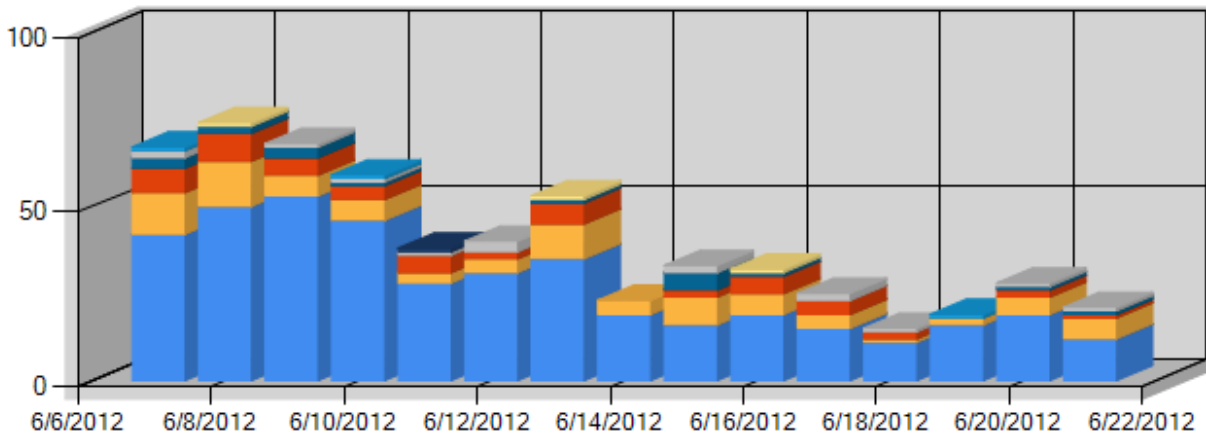

Step 2. Select Filters (Optional):

Trials Sales From: To:
 US UK CAN GER FRA SPA SWE ITA JAP SIN UNK

Step 3. Click Analyze button:

Analyzed 6/23/2012 9:01:53 PM

	US	UK	CAN	GER	FRA	SPA	SWE	ITA	JAP	SIN	UNK	TOTAL
Units:	412	90	53	18	15	1	3	3	0	0	0	595

DAILY UNITS BY COUNTRY, Courtesy: OnekSoftLabs.com

Mortal Legacies

RUNNING TOTAL OVER TIME, Courtesy: OnekSoftLabs.com

Mortal Legacies

Date	US	UK	CAN	GER	FRA	SPA	SWE	ITA	JAP	SIN	UNK	Daily	Total
Thu 06/07/2012	42	12	7	3	2	0	0	1	0	0	0	+67	67
Fri 06/08/2012	50	13	8	2	0	0	1	0	0	0	0	+74	141
Sat 06/09/2012	53	6	5	3	1	0	0	0	0	0	0	+68	209
Sun 06/10/2012	46	6	4	1	1	0	0	1	0	0	0	+59	268
Mon 06/11/2012	28	3	5	0	1	1	0	0	0	0	0	+38	306
Tue 06/12/2012	31	4	2	0	3	0	0	0	0	0	0	+40	346
Wed 06/13/2012	35	10	6	1	0	0	1	0	0	0	0	+53	399
Thu 06/14/2012	19	4	0	0	0	0	0	0	0	0	0	+23	422
Fri 06/15/2012	16	8	2	5	2	0	0	0	0	0	0	+33	455
Sat 06/16/2012	19	6	5	1	0	0	1	0	0	0	0	+32	487
Sun 06/17/2012	15	4	4	0	2	0	0	0	0	0	0	+25	512
Mon 06/18/2012	11	1	2	0	1	0	0	0	0	0	0	+15	527
Tue 06/19/2012	16	2	0	0	0	0	0	1	0	0	0	+19	546
Wed 06/20/2012	19	5	2	1	1	0	0	0	0	0	0	+28	574
Thu 06/21/2012	12	6	1	1	1	0	0	0	0	0	0	+21	595