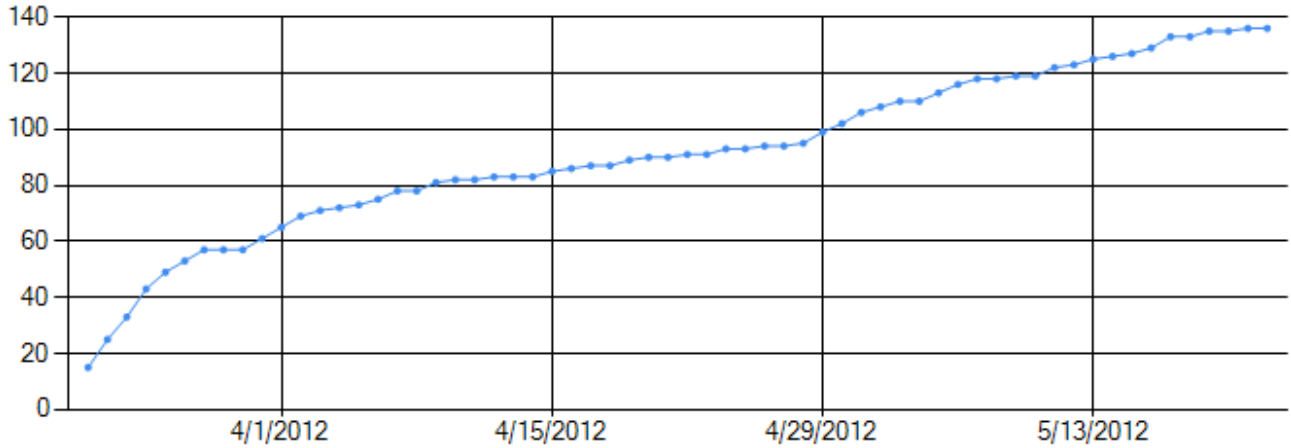

Spectrangle360

Date	US	UK	CAN	GER	FRA	SPA	SWE	ITA	JAP	SIN	UNK	Daily	Total
Thu 03/22/2012	3	10	2	0	0	0	0	0	0	0	0	+15	15
Fri 03/23/2012	6	1	1	0	1	0	1	0	0	0	0	+10	25
Sat 03/24/2012	4	2	0	2	0	0	0	0	0	0	0	+8	33
Sun 03/25/2012	6	0	2	0	0	0	0	0	2	0	0	+10	43
Mon 03/26/2012	3	0	0	0	3	0	0	0	0	0	0	+6	49
Tue 03/27/2012	3	1	0	0	0	0	0	0	0	0	0	+4	53
Wed 03/28/2012	2	2	0	0	0	0	0	0	0	0	0	+4	57
Thu 03/29/2012	0	0	0	0	0	0	0	0	0	0	0	+0	57
Fri 03/30/2012	0	0	0	0	0	0	0	0	0	0	0	+0	57
Sat 03/31/2012	1	2	0	0	1	0	0	0	0	0	0	+4	61
Sun 04/01/2012	1	0	1	1	0	0	0	1	0	0	0	+4	65
Mon 04/02/2012	2	2	0	0	0	0	0	0	0	0	0	+4	69
Tue 04/03/2012	0	1	0	0	0	0	0	0	1	0	0	+2	71
Wed 04/04/2012	1	0	0	0	0	0	0	0	0	0	0	+1	72
Thu 04/05/2012	0	1	0	0	0	0	0	0	0	0	0	+1	73
Fri 04/06/2012	0	1	1	0	0	0	0	0	0	0	0	+2	75
Sat 04/07/2012	0	1	0	1	0	0	0	0	1	0	0	+3	78
Sun 04/08/2012	0	0	0	0	0	0	0	0	0	0	0	+0	78
Mon 04/09/2012	1	1	0	1	0	0	0	0	0	0	0	+3	81
Tue 04/10/2012	0	1	0	0	0	0	0	0	0	0	0	+1	82
Wed 04/11/2012	0	0	0	0	0	0	0	0	0	0	0	+0	82
Thu 04/12/2012	1	0	0	0	0	0	0	0	0	0	0	+1	83
Fri 04/13/2012	0	0	0	0	0	0	0	0	0	0	0	+0	83
Sat 04/14/2012	0	0	0	0	0	0	0	0	0	0	0	+0	83
Sun 04/15/2012	2	0	0	0	0	0	0	0	0	0	0	+2	85
Mon 04/16/2012	0	1	0	0	0	0	0	0	0	0	0	+1	86
Tue 04/17/2012	0	1	0	0	0	0	0	0	0	0	0	+1	87
Wed 04/18/2012	0	0	0	0	0	0	0	0	0	0	0	+0	87
Thu 04/19/2012	1	1	0	0	0	0	0	0	0	0	0	+2	89