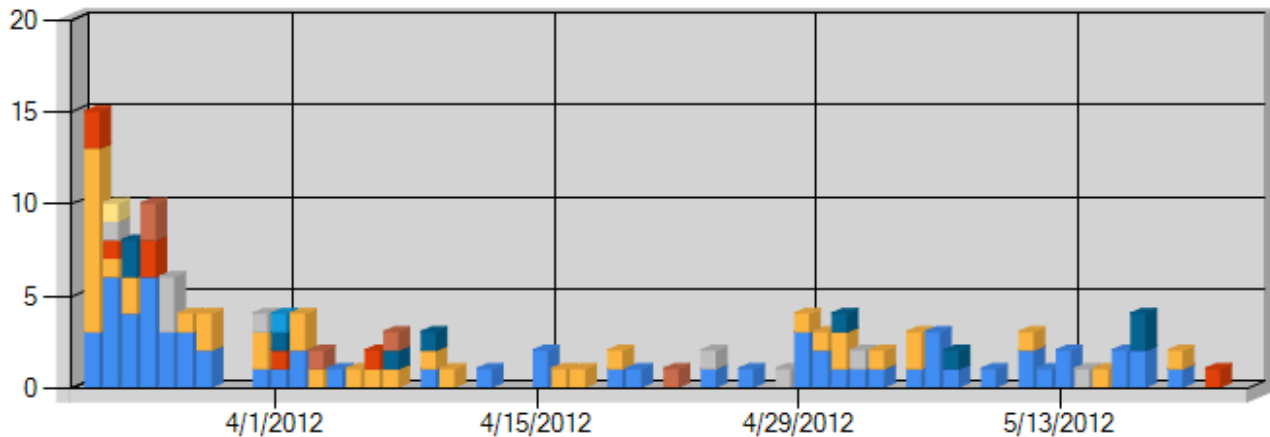

Step 2. Select Filters (Optional):

Trials Sales From: To:
 US UK CAN GER FRA SPA SWE ITA JAP SIN UNK

Step 3. Click Analyze button:

Analyzed 5/25/2012 5:06:09 PM

	US	UK	CAN	GER	FRA	SPA	SWE	ITA	JAP	SIN	UNK	TOTAL
Units:	64	39	8	9	9	0	1	1	5	0	0	136

DAILY UNITS BY COUNTRY, Courtesy: OnekSoftLabs.com

Spectrangle360

RUNNING TOTAL OVER TIME, Courtesy: OnekSoftLabs.com

Spectrangle360

Date	US	UK	CAN	GER	FRA	SPA	SWE	ITA	JAP	SIN	UNK	Daily	Total
Thu 03/22/2012	3	10	2	0	0	0	0	0	0	0	0	+15	15
Fri 03/23/2012	6	1	1	0	1	0	1	0	0	0	0	+10	25
Sat 03/24/2012	4	2	0	2	0	0	0	0	0	0	0	+8	33
Sun 03/25/2012	6	0	2	0	0	0	0	0	2	0	0	+10	43
Mon 03/26/2012	3	0	0	0	3	0	0	0	0	0	0	+6	49
Tue 03/27/2012	3	1	0	0	0	0	0	0	0	0	0	+4	53
Wed 03/28/2012	2	2	0	0	0	0	0	0	0	0	0	+4	57
Thu 03/29/2012	0	0	0	0	0	0	0	0	0	0	0	+0	57
Fri 03/30/2012	0	0	0	0	0	0	0	0	0	0	0	+0	57
Sat 03/31/2012	1	2	0	0	1	0	0	0	0	0	0	+4	61
Sun 04/01/2012	1	0	1	1	0	0	0	1	0	0	0	+4	65
Mon 04/02/2012	2	2	0	0	0	0	0	0	0	0	0	+4	69
Tue 04/03/2012	0	1	0	0	0	0	0	0	1	0	0	+2	71
Wed 04/04/2012	1	0	0	0	0	0	0	0	0	0	0	+1	72
Thu 04/05/2012	0	1	0	0	0	0	0	0	0	0	0	+1	73
Fri 04/06/2012	0	1	1	0	0	0	0	0	0	0	0	+2	75
Sat 04/07/2012	0	1	0	1	0	0	0	0	1	0	0	+3	78
Sun 04/08/2012	0	0	0	0	0	0	0	0	0	0	0	+0	78
Mon 04/09/2012	1	1	0	1	0	0	0	0	0	0	0	+3	81
Tue 04/10/2012	0	1	0	0	0	0	0	0	0	0	0	+1	82
Wed 04/11/2012	0	0	0	0	0	0	0	0	0	0	0	+0	82
Thu 04/12/2012	1	0	0	0	0	0	0	0	0	0	0	+1	83
Fri 04/13/2012	0	0	0	0	0	0	0	0	0	0	0	+0	83
Sat 04/14/2012	0	0	0	0	0	0	0	0	0	0	0	+0	83
Sun 04/15/2012	2	0	0	0	0	0	0	0	0	0	0	+2	85
Mon 04/16/2012	0	1	0	0	0	0	0	0	0	0	0	+1	86
Tue 04/17/2012	0	1	0	0	0	0	0	0	0	0	0	+1	87
Wed 04/18/2012	0	0	0	0	0	0	0	0	0	0	0	+0	87
Thu 04/19/2012	1	1	0	0	0	0	0	0	0	0	0	+2	89