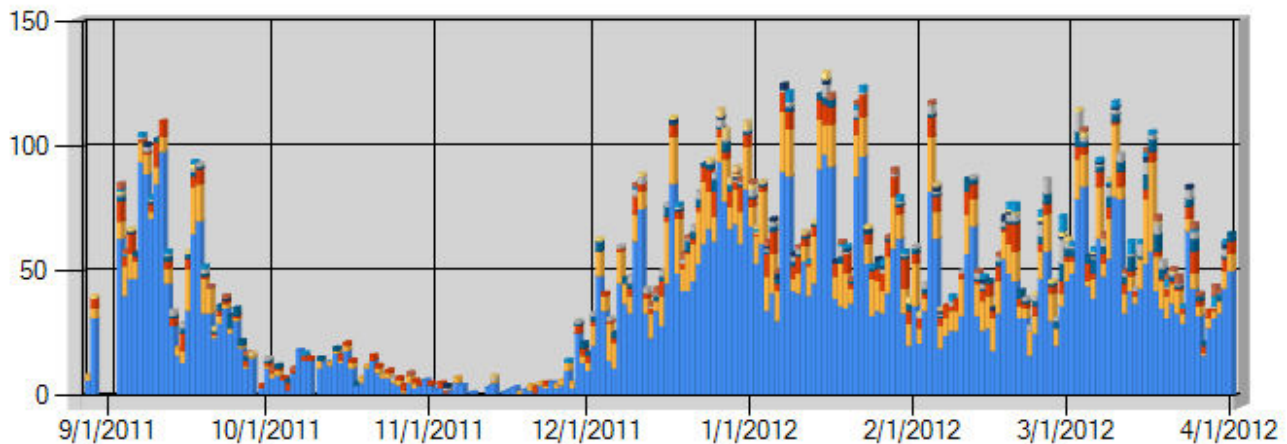

Step 2. Select Filters (Optional):

Trials Sales From: To:

US UK CAN GER FRA SPA SWE ITA JAP SIN UNK

Step 3. Click Analyze button:

Analyzed 4/8/2012 9:41:24 PM

	US	UK	CAN	GER	FRA	SPA	SWE	ITA	JAP	SIN	UNK	TOTAL
Units:	7302	1649	613	265	207	41	40	72	55	0	21	10265

DAILY UNITS BY COUNTRY, Courtesy: OnekSoftLabs.com

Take Arms

RUNNING TOTAL OVER TIME, Courtesy: OnekSoftLabs.com

Take Arms

Date	US	UK	CAN	GER	FRA	SPA	SWE	ITA	JAP	SIN	UNK	Daily	Total
Sun 08/28/2011	6	2	0	0	0	0	0	0	0	0	0	+8	8
Mon 08/29/2011	31	4	4	0	0	0	1	0	0	0	0	+40	48
Tue 08/30/2011	0	0	0	0	0	0	0	0	0	0	0	+0	48
Wed 08/31/2011	0	0	0	0	0	0	0	0	0	0	0	+0	48
Thu 09/01/2011	0	0	0	0	0	0	0	0	0	0	0	+0	48
Fri 09/02/2011	0	0	0	0	0	0	0	0	0	0	0	+0	48
Sat 09/03/2011	63	7	8	2	1	0	1	1	2	0	0	+85	133
Sun 09/04/2011	40	12	4	0	0	0	0	1	1	0	0	+58	191
Mon 09/05/2011	47	10	8	0	0	1	1	0	0	0	0	+67	258
Tue 09/06/2011	47	7	2	1	0	0	0	0	0	0	0	+57	315
Wed 09/07/2011	94	8	1	0	1	0	0	1	0	0	0	+105	420
Thu 09/08/2011	89	8	1	0	2	1	0	0	0	0	0	+101	521
Fri 09/09/2011	71	3	3	1	1	0	0	1	0	0	0	+80	601
Sat 09/10/2011	85	7	10	1	0	0	0	0	0	0	0	+103	704
Sun 09/11/2011	98	6	6	0	0	0	0	0	0	0	0	+110	814
Mon 09/12/2011	45	6	3	2	1	0	0	1	0	0	0	+58	872
Tue 09/13/2011	28	0	3	1	2	0	0	0	0	0	0	+34	906
Wed 09/14/2011	16	3	0	0	0	0	0	0	0	0	0	+19	925
Thu 09/15/2011	13	5	7	2	2	0	0	0	0	0	0	+29	954
Fri 09/16/2011	34	17	4	2	0	0	1	0	0	0	0	+58	1012
Sat 09/17/2011	65	19	4	2	1	0	2	1	0	0	0	+94	1106
Sun 09/18/2011	70	15	6	1	1	0	0	0	0	0	0	+93	1199
Mon 09/19/2011	33	14	1	1	2	0	0	1	0	0	0	+52	1251
Tue 09/20/2011	33	10	0	0	0	0	0	0	1	0	0	+44	1295
Wed 09/21/2011	23	1	1	1	0	0	1	0	0	0	0	+27	1322
Thu 09/22/2011	29	3	2	2	0	0	0	0	0	0	0	+36	1358
Fri 09/23/2011	35	2	1	0	0	1	0	0	1	0	0	+40	1398
Sat 09/24/2011	25	2	0	5	0	0	0	0	0	0	0	+32	1430
Sun 09/25/2011	30	1	1	3	0	0	0	0	0	0	0	+35	1465